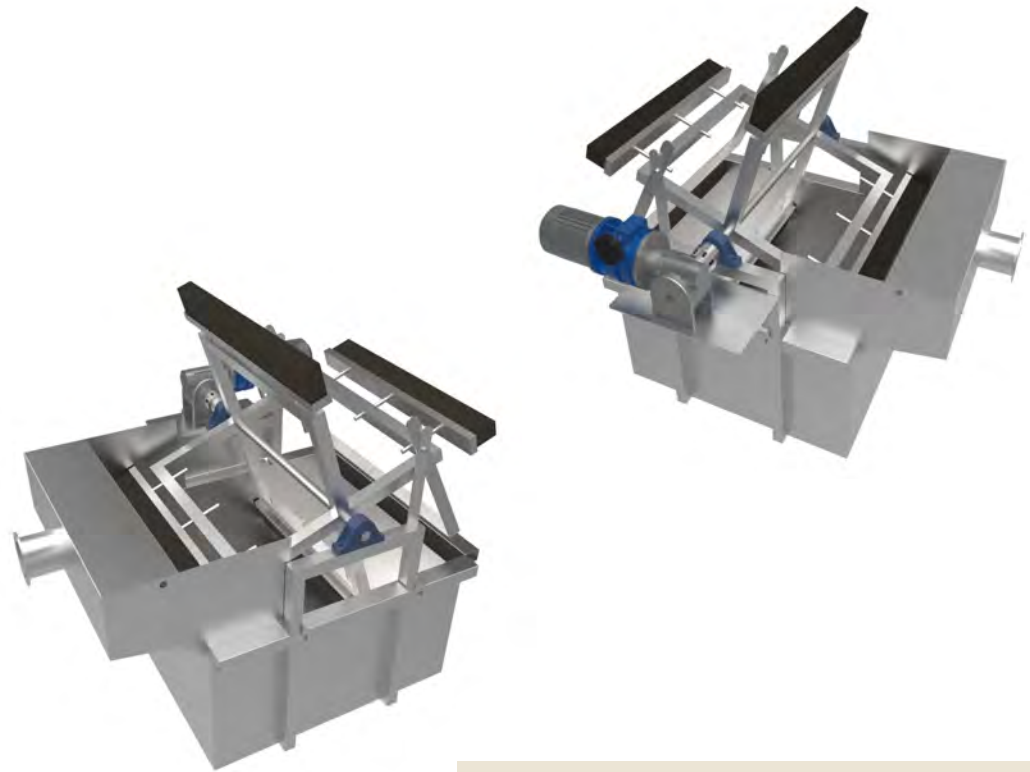

Brush screens are used to separate solids from wastewater that is delivered to the unit by pumping or gravity flow. Solids are retained by a perforated or wedge wire screen and are removed by the action of the brushes attached on the rotating arms. Screening, removed and finally collected at the opposite site of wastewater inlet. Filtered effluent flows out via the outlet port

### KEY FEATURES

- Robust Construction
- Non Clog Screen
- Adjustable Rotational Speed
- Inflow Distributor
- Brush Cleaning Mechanism
- Torque Protection Coupling
- Easily Accessible Internally
- Various Widths Available
- Various Types And Sizes Of Slot Openings

## TECHNICAL INFORMATION

SCREEN WIDTHS	750mm, 1000mm, 1500mm, 2000mm
FILTRATION CAPACITY	5m <sup>3</sup> /h - 120m <sup>3</sup> /h
SLOT OPENINGS OF WEDGE WIRE	0.50mm, 1.00mm, 2.00mm, 3.00mm, 4.00mm, 5.00mm
ROTATIONAL SPEED CONTROL	Variable mechanical or electronic
CONSTRUCTION MATERIAL	Stainless steel AISI304 or AISI316

- Uniform distribution of flow by action of a swing plate mechanism
- Available in gravity or pump feed models
- Automatic overflow in case of high flow

**For further details please request the technical specifications and drawings**