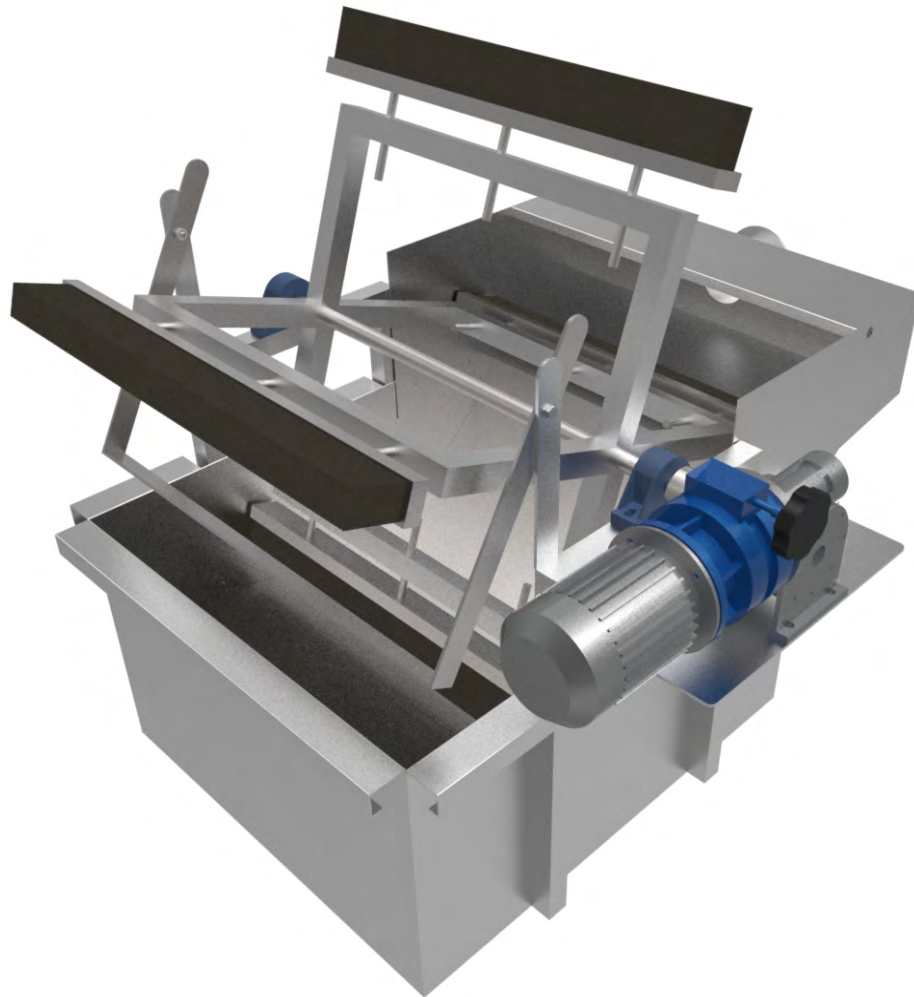

Brush screens are used to separate solids from wastewater that is delivered to the unit by pumping or gravity flow. Solids are retained by a perforated or wedge wire screen and are removed by the action of the brushes attached on the rotating arms. Screening, removed and finally collected at the opposite site of wastewater inlet. Filtered effluent flows out via the outlet port

BRUSH SCREENS

Disclaimer: The information contained on this data sheet is intended for general information only and should not be considered to be complete or definitive. S.K. Euromarket Ltd reserves the right to make changes at any time, without notice, to any element of the equipment presented.

AREAS OF APPLICATION

- Vegetable Oil Refineries
- Textile Industries
- Food And Beverage Industries
- Slaughter Houses
- Meat Processing Plants
- Sewage Treatment Plants
- Animal Wastewater Treatment
- Other

KEY FEATURES

- Robust Construction
- Non Clog Screen
- Adjustable Rotational Speed
- Inflow Distributor
- Brush Cleaning Mechanism
- Torque Protection Coupling
- Easily Accessible Internally
- Various Widths Available
- Various Types And Sizes Of Slot Openings