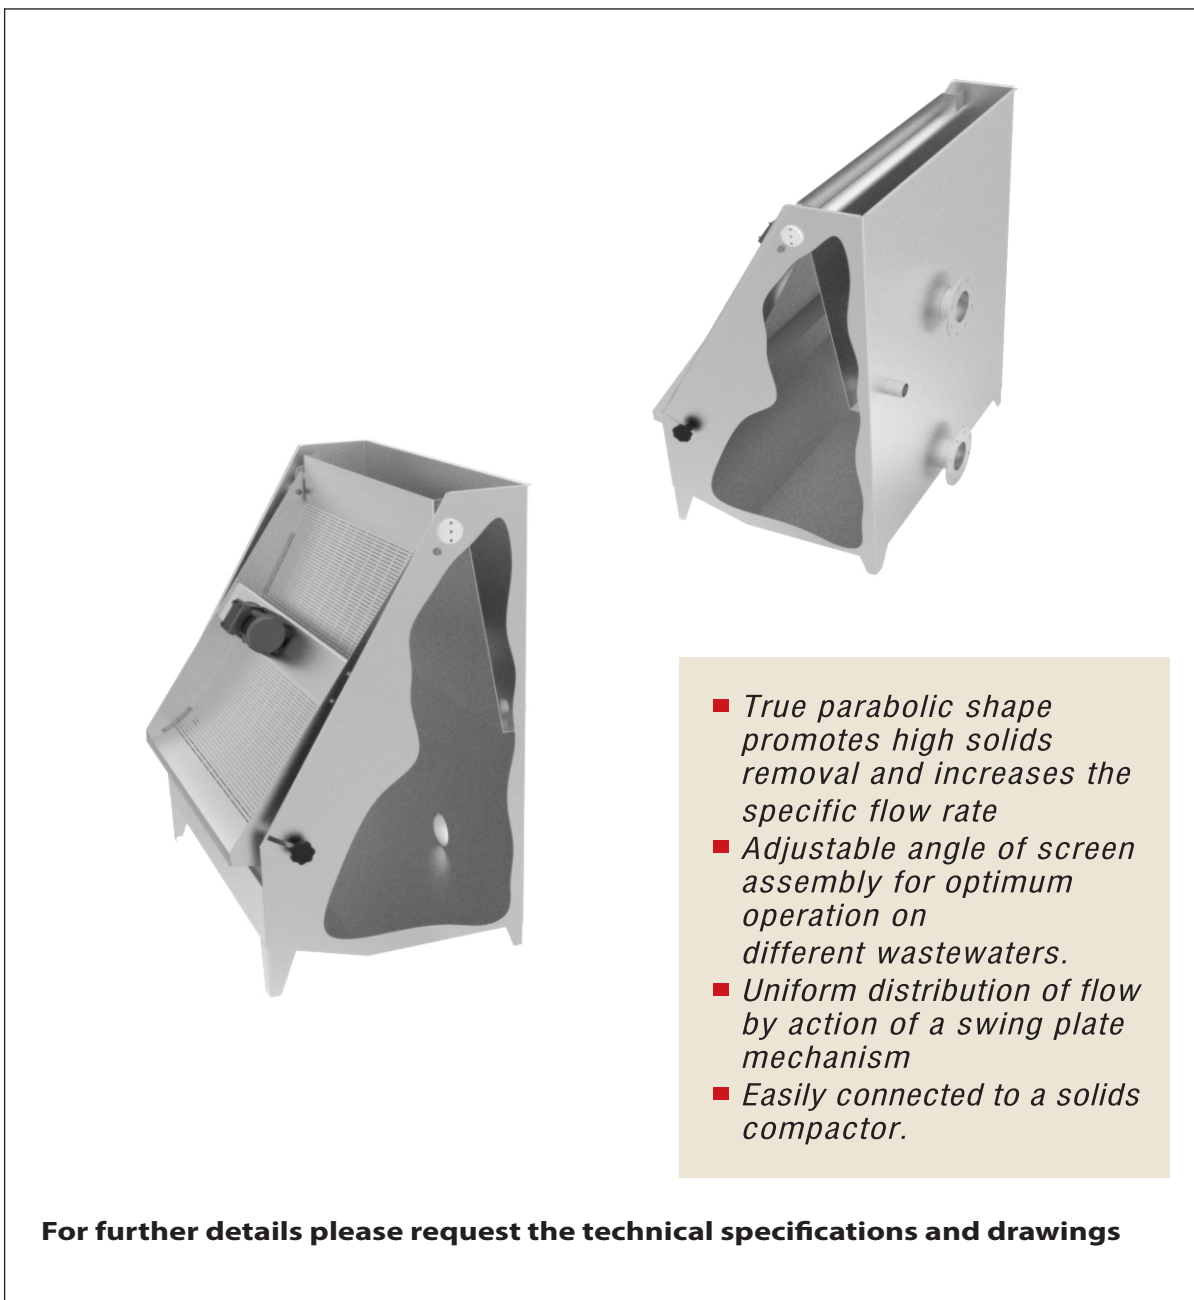

Parabolic screens are used to separate solids from wastewater. Raw wastewater is pumped into the receiving chamber and overflows throughout the whole length of the screen. Screenings are sliding down the screen and are collected at the lower part while liquid escapes from the outlet port. Screen inclination is adjustable while electric vibrator maybe used to enhance solids removal.

### KEY FEATURES

- Robust construction
- Non clog wedge wire screen
- Adjustable screen angle
- Inflow distributor
- Antivibration pivot connection
- Easily accesible internally

## TECHNICAL INFORMATION

SCREEN WIDTHS	500mm, 750mm, 1000mm & 1500mm
FILTRATION CAPACITY	2m <sup>3</sup> /h-100 <sup>3</sup> /h
SLOT OPENINGS OF WEDGE WIRE	0.25mm, 0.50mm, 1.00mm, 2.00mm, 3.00mm, 4.00mm, 5.00mm
VIBRATOR	Optional
CONSTRUCTION MATERIAL	Stainless steel AISI304 or AISI316

- *True parabolic shape promotes high solids removal and increases the specific flow rate*
- *Adjustable angle of screen assembly for optimum operation on different wastewaters.*
- *Uniform distribution of flow by action of a swing plate mechanism*
- *Easily connected to a solids compactor.*